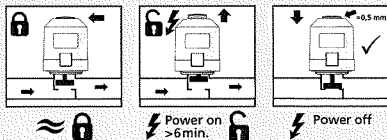

VM 20404-x0
Stromlos-zu
Normally Closed

NC